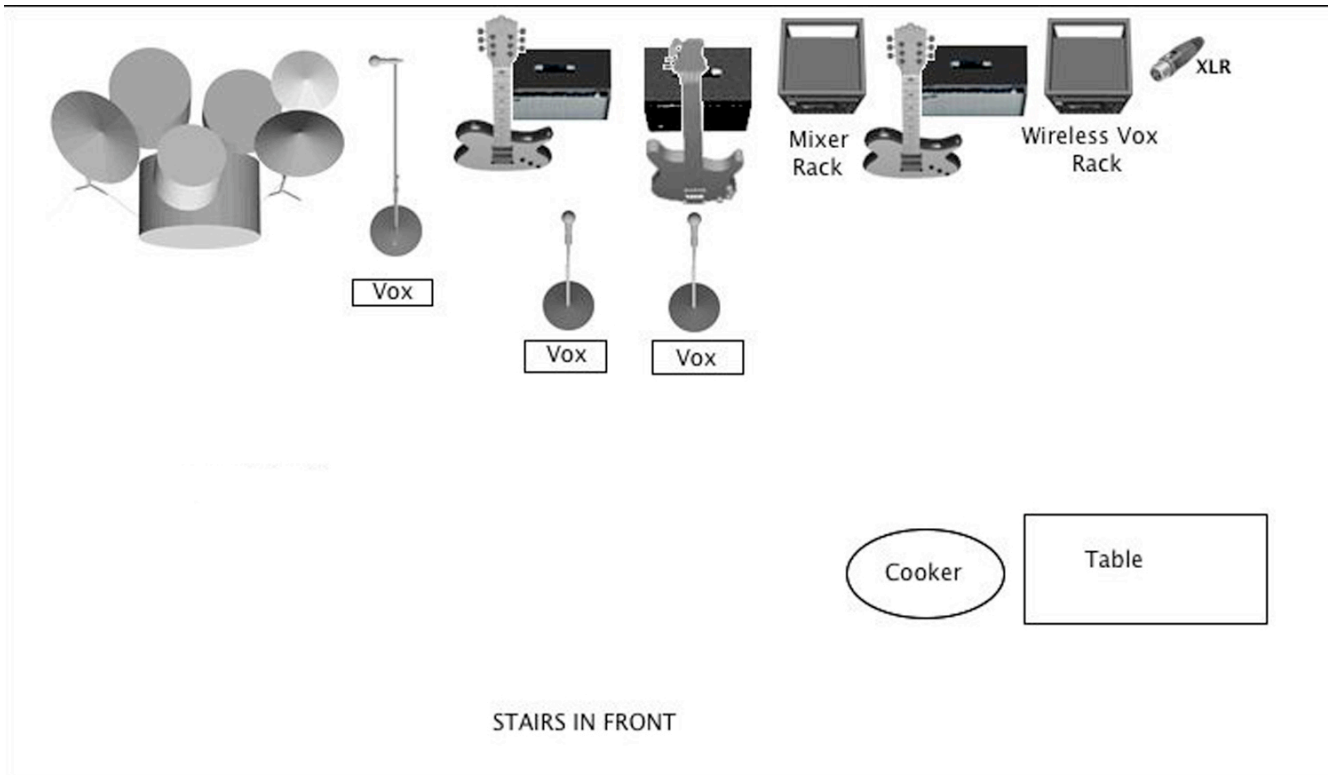

SAUCE BOSS STAGE PLOT

Sauce Boss

Bill Wharton
850-997-4359
boss@sauceboss.com
sauceboss.com